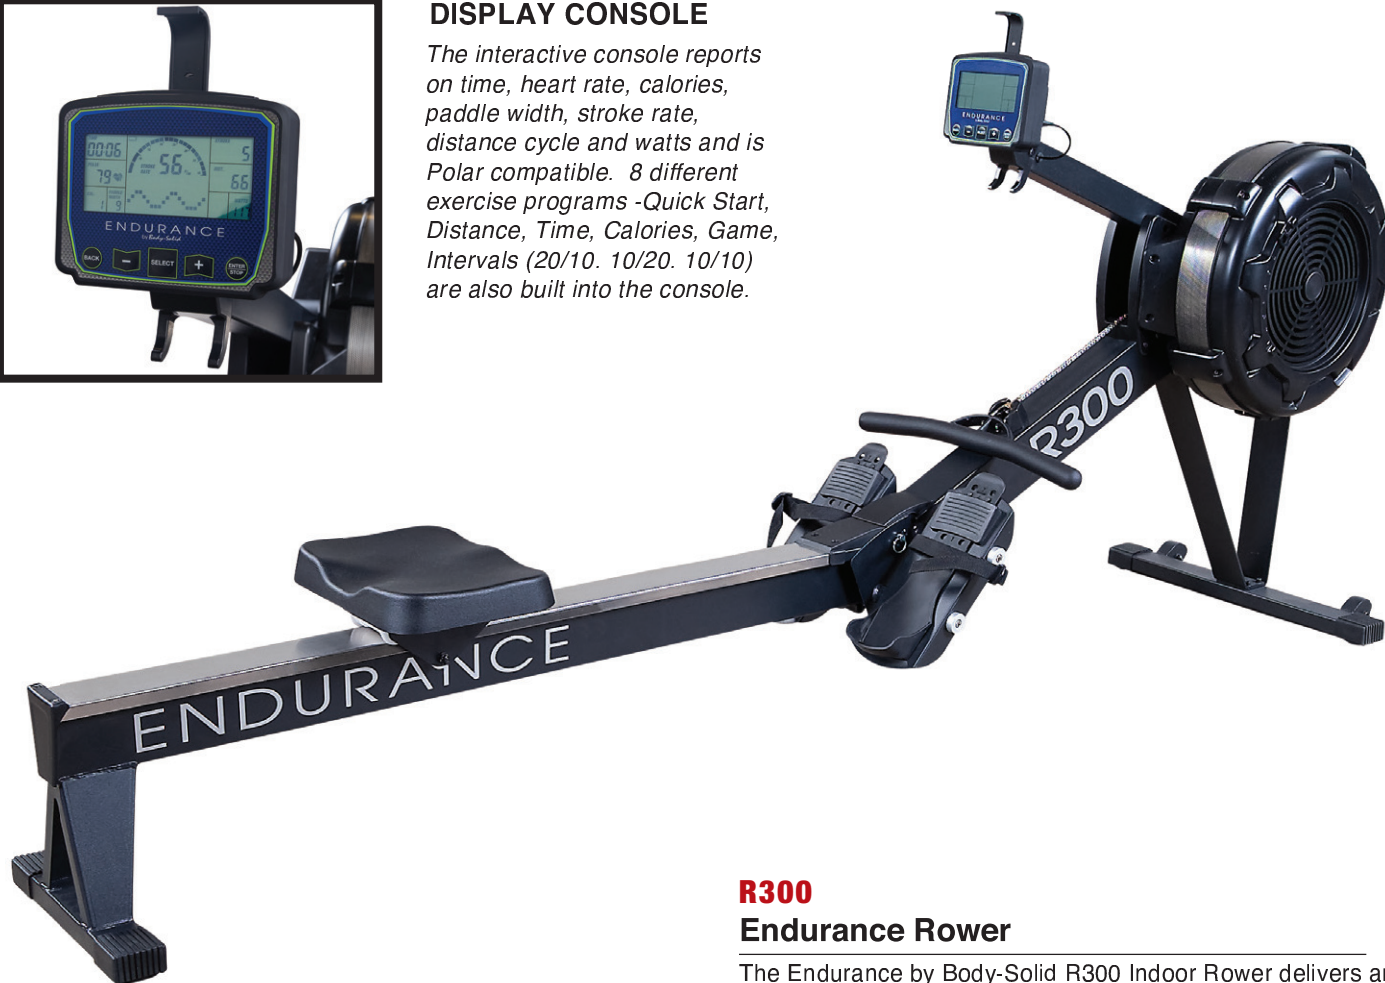

R300

Endurance Rower

ENDURANCE

by Body-Solid

DISPLAY CONSOLE

The interactive console reports on time, heart rate, calories, paddle width, stroke rate, distance cycle and watts and is Polar compatible. 8 different exercise programs -Quick Start, Distance, Time, Calories, Game, Intervals (20/10. 10/20. 10/10) are also built into the console.

R300 Endurance Rower

The Endurance by Body-Solid R300 Indoor Rower delivers an effective low-impact cardio and total body workout. Not only does the rowing movement provide users with high-intensity calorie-burning cardio but works quadriceps, hamstrings, abdominals, obliques, lats, biceps, triceps, hip flexors and more.

Special Features

- Movement works quadriceps, hamstrings, abdominals, obliques, lats, biceps, triceps, hip flexors and more
- User-controlled air resistance wheel responds to your level of intensity
- Self-generating machine eliminates power requirements
- Flywheel design minimizes noise
- Easily separates into multiple pieces for easy storage
- Convenient cell phone holder for entertainment and tracking
- Ergonomic handle and adjustable footrests for safe and comfortable workouts
- Nickel plated chain offers unmatched durability

Dimensions: 95.1”L x 24.4”W x 39.8”H