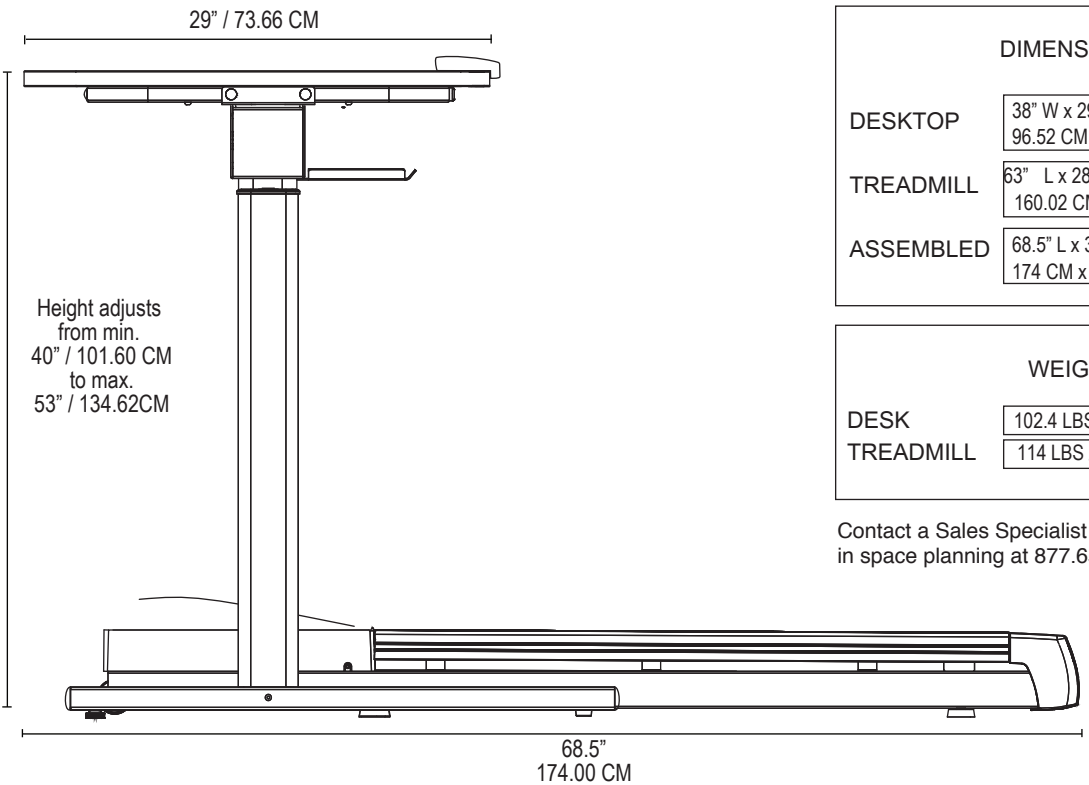

DISPLAY READOUTS	Steps taken, walking time, calories burned, distance traveled, and belt speed	
DESKTOP HEIGHT	Electric adjustable 40" - 53" / 101.60 CM - 134.62 CM	
BELT SPEED	0.4 MPH - 2.0 MPH / 0.6 - 3.2 KPH	(Max. Speed Can Be Set to 4.0 MPH if Desired)
BELT SIZE	20" W x 50" L / 51 CM x 127 CM	
WARRANTY		
FRAME		Lifetime
MOTOR		3 Years
PARTS		2 Years
LABOR		1 Year

Standard Desktop sizes are available in 38" and 48" widths. Additional colors and sizes can be custom ordered from one of our Sales Specialists.

29" / 73.66 CM

PRODUCT TR1200-DT7

DESK COLORS

DESKTOP	DESKTOP	DESKTOP
		
PANTONE® 3 C	*ABSOLUTE ACAJOU	*HARDROCK MAPLE

DESKTOP	FRAME
	
*WILD CHERRY	PANTONE® 877 C

*Colors applicable to 48" only

TREADMILL BASE COLOR

FRAME COLOR	COVER COLOR
	
PANTONE® COOL GREY 11 C	PANTONE® BLACK

DIMENSIONS

DESKTOP	38" W x 29" D 96.52 CM x 73.66 CM
TREADMILL	63" L x 28.5" W x 7.25" H 160.02 CM x 72.39 CM x 18.42 CM
ASSEMBLED	68.5" L x 38" W 174 CM x 96.52 CM

WEIGHTS

DESK	102.4 LBS / 46.5 KG
TREADMILL	114 LBS / 52 KG

Contact a Sales Specialist for further assistance in space planning at 877.654.3878 Option 2.