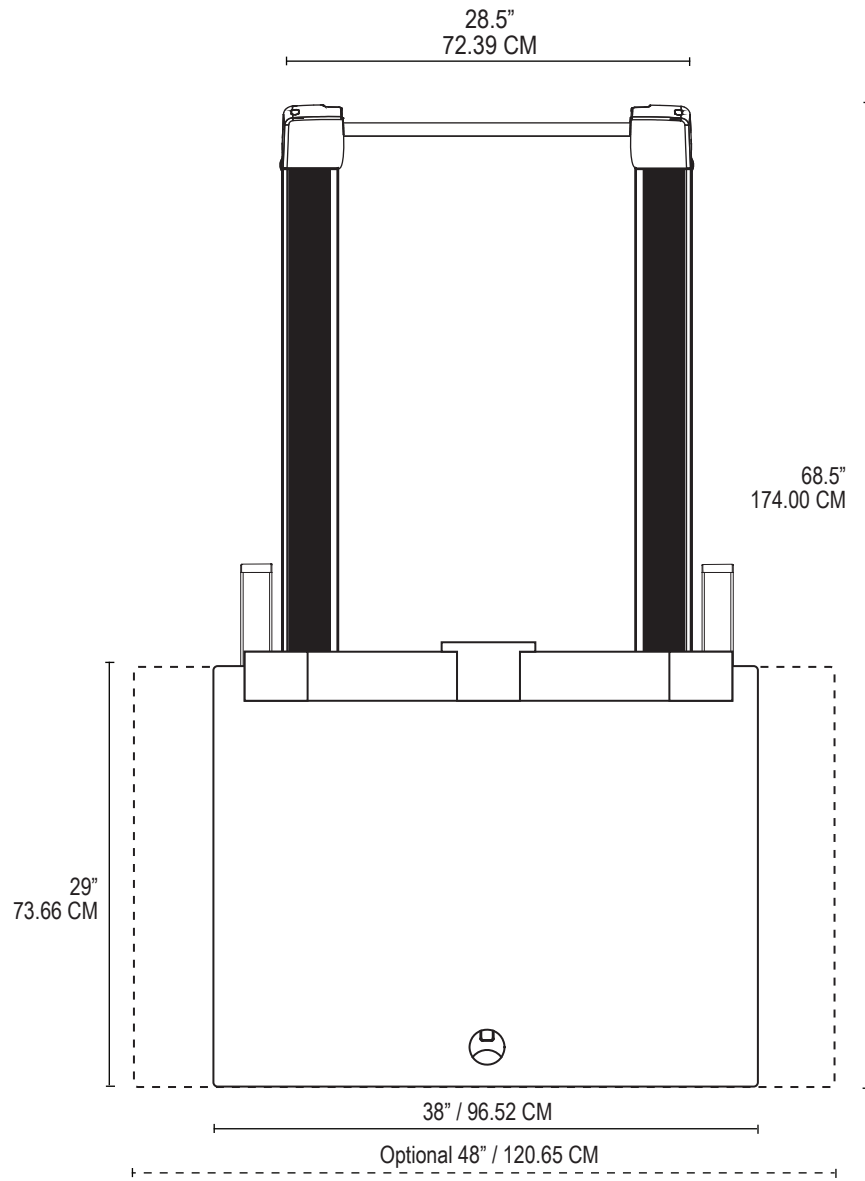

DISPLAY READOUTS	Steps taken, walking time, calories burned, distance traveled, and belt speed	
DESKTOP HEIGHT	Electric adjustable 40" - 53" / 101.60 CM - 134.62 CM	
BELT SPEED	0.4 MPH - 2.0 MPH / 0.6 - 3.2 KPH	(Max. Speed Can Be Set to 4.0 MPH if Desired)
BELT SIZE	20" W x 50" L / 51 CM x 127 CM	
WARRANTY		
FRAME		Lifetime
MOTOR		3 Years
PARTS		2 Years
LABOR		1 Year

Standard Desktop sizes are available in 38" and 48" widths. Additional colors and sizes can be custom ordered from one of our Sales Specialists.

29" / 73.66 CM

PRODUCT TR1200-DT7

DESK COLORS

DESKTOP	DESKTOP	DESKTOP
		
PANTONE® 3 C	*ABSOLUTE ACAJOU	*HARDROCK MAPLE

DESKTOP	FRAME
	
*WILD CHERRY	PANTONE® 877 C

*Colors applicable to 48" only

TREADMILL BASE COLOR

FRAME COLOR	COVER COLOR
	
PANTONE® COOL GREY 11 C	PANTONE® BLACK

DIMENSIONS

DESKTOP	38" W x 29" D 96.52 CM x 73.66 CM
TREADMILL	63" L x 28.5" W x 7.25" H 160.02 CM x 72.39 CM x 18.42 CM
ASSEMBLED	68.5" L x 38" W 174 CM x 96.52 CM

WEIGHTS

DESK	102.4 LBS / 46.5 KG
TREADMILL	114 LBS / 52 KG

Contact a Sales Specialist for further assistance in space planning at 877.654.3878 Option 2.